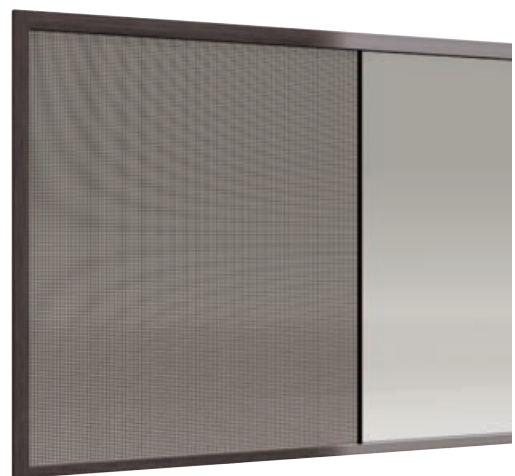

Load-balancing also means far greater tension across the screen or blind, eliminating any tendency for sag.

Tight Technology™

Tight Technology™ manufacturing techniques ensure control of the horizontal edges of the screen so they remain straight and tight across the widest spans.

Shock Absorption

In the majority of cases the shock absorption mechanism prevents system damage by redirecting impact away from the screen.

Self-Feeding Mechanism

Should winds blow the screen out of the top or bottom channels the blind will self-feed back onto the roll.

S1 Screen™ Insect Screen

Insect Protection

Choose fly screen or small insect mesh made from hard wearing polyester/pvc.

S1E Eco Shade UV Protection Sun Filter Blind

The S1E Eco Shade from Eclipse Architectural is a world-first product providing retractable insect screening and solar control with fingertip operation. This product is the evolution of Centor's award-winning S1 Insect Screen.

UV Protection Sun Filter Blind Fabric Colors:
White, Light Grey and Sand.

Control Heat Gain & Loss

UV Protection

Projection Screen

Double System

S1E Blind

Option 1: blind from right and left

S1 Screen