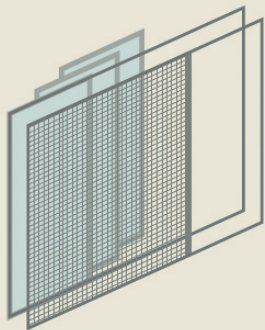

UV Protection Sun Filter Blind Fabric Colors:
White, Light Grey and Sand.

Control Heat Gain & Loss

UV Protection

Projection Screen

Double System

S1E Blind

Option 1: blind from right and left

S1 Screen

Option 2: screen from right and left

Multi-function System

S1 Screen

Option 1: screen from left, blind from right

S1E Blind

S1E Blind S1 Screen

Option 2: blind from left, screen from right

A Multitude Of Applications

Bifold Doors or French Doors

The Eclipse name remains synonymous with folding door openings and the S1 Screen is ideally suited to use with the full range of Eclipse Folding Systems.

Sliding Doors or Windows