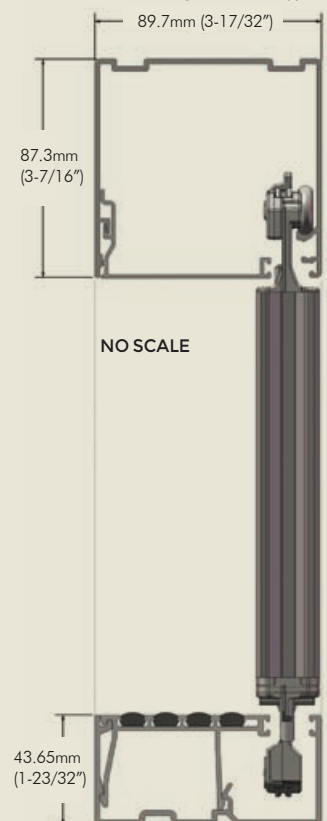

NO SCALE

Sectional side view (screen roll omitted in the drawing for clarity)

NO SCALE

43.65mm
(1-23/32")