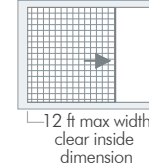

Single Function System

S1 Screen

Option 1:
screen from right or left