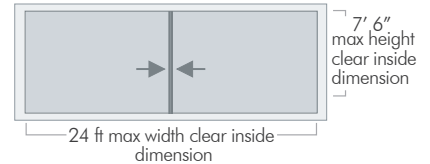

Double System

S1E Blind

Option 1: blind from right and left