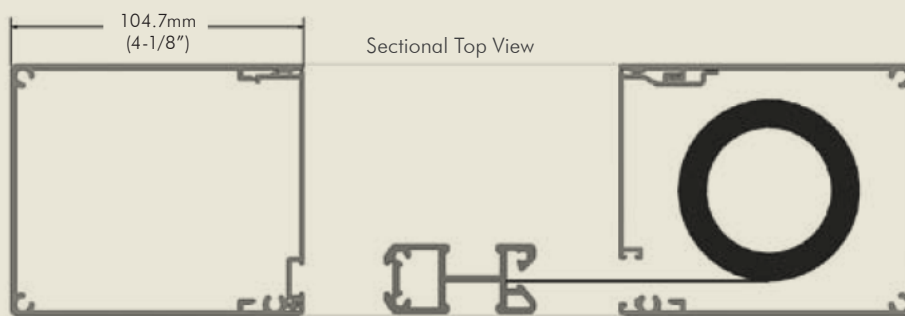

NO SCALE

Sectional side view (screen roll omitted in the drawing for clarity)

NO SCALE

43.65mm
(1-23/32")