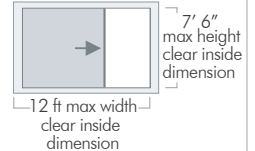

S1E Blind

Option 2:
blind from right or left