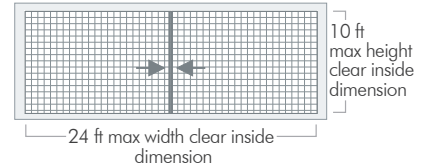

S1 Screen

Option 2: screen from right and left

Multi-function System

S1 Screen

Option 1: screen from left, blind from right