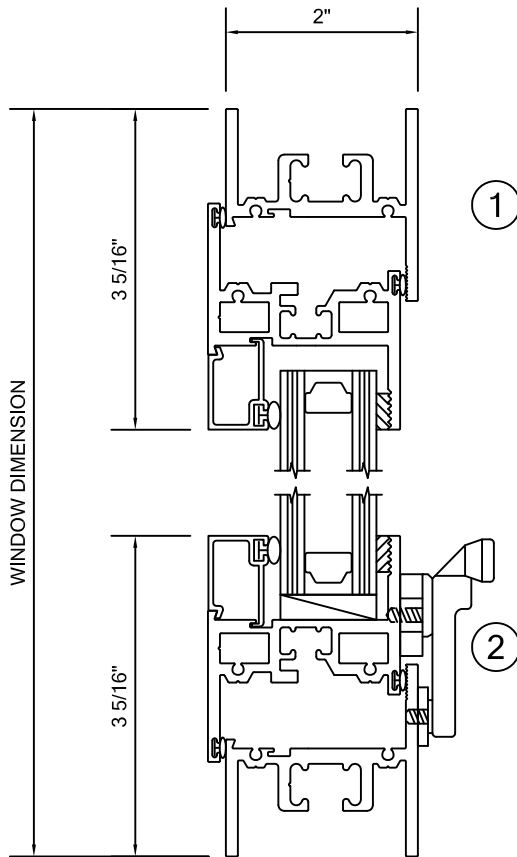

ALLIANCE WINDOW COMPANY, INC

Commercial Aluminum Windows & Doors

PRODUCT INFORMATION:
 PROJECTED WINDOW
 2000 SERIES
 2" FRAME DEPTH
 MFG CODE: 2500 HC POOG
 - AAMA HC-80 RATED
 - CRF OF 58
 - STC 39
 - 120 PSF STRUCTURAL
 - 18 PSF WATER

*NON-THERMAL FRAME SHOWN ALSO
 AVAILABLE WITH THERMAL FRAMING

*FRAMING SHOWN AS EQUAL LEG, ALSO AVAILABLE IN NAIL FIN,
 FLANGE FRAME AND PROJECT SPECIFIC APPLICATIONS.