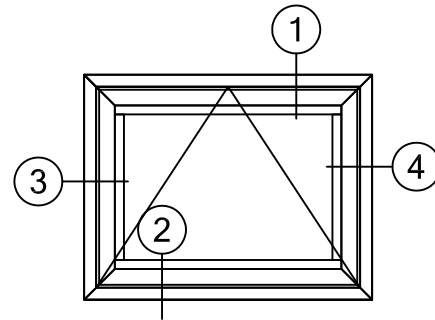

ALLIANCE WINDOW COMPANY, INC

Commercial Aluminum Windows & Doors

PRODUCT INFORMATION:
PROJECTED WINDOW
2000 SERIES
2" FRAME DEPTH
MFG CODE: 2500 HC POOG
- AAMA HC-80 RATED
- CRF OF 58
- STC 39
- 120 PSF STRUCTURAL
- 18 PSF WATER

*NON-THERMAL FRAME SHOWN ALSO
AVAILABLE WITH THERMAL FRAMING

*FRAMING SHOWN AS EQUAL LEG, ALSO AVAILABLE IN NAIL FIN,
FLANGE FRAME AND PROJECT SPECIFIC APPLICATIONS.