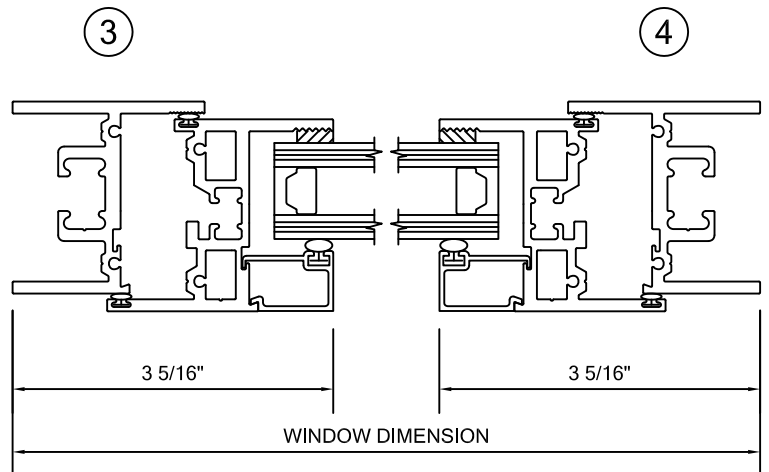

ALLIANCE WINDOW COMPANY, INC

Commercial Aluminum Windows & Doors

PRODUCT INFORMATION:
PROJECTED WINDOW
2000 SERIES
2" FRAME DEPTH
MFG CODE: 2500 HC POOG
- AAMA HC-80 RATED
- CRF OF 58
- STC 39
- 120 PSF STRUCTURAL
- 18 PSF WATER

*NON-THERMAL FRAME SHOWN ALSO
AVAILABLE WITH THERMAL FRAMING

*FRAMING SHOWN AS EQUAL LEG, ALSO AVAILABLE IN NAIL FIN,
FLANGE FRAME AND PROJECT SPECIFIC APPLICATIONS.