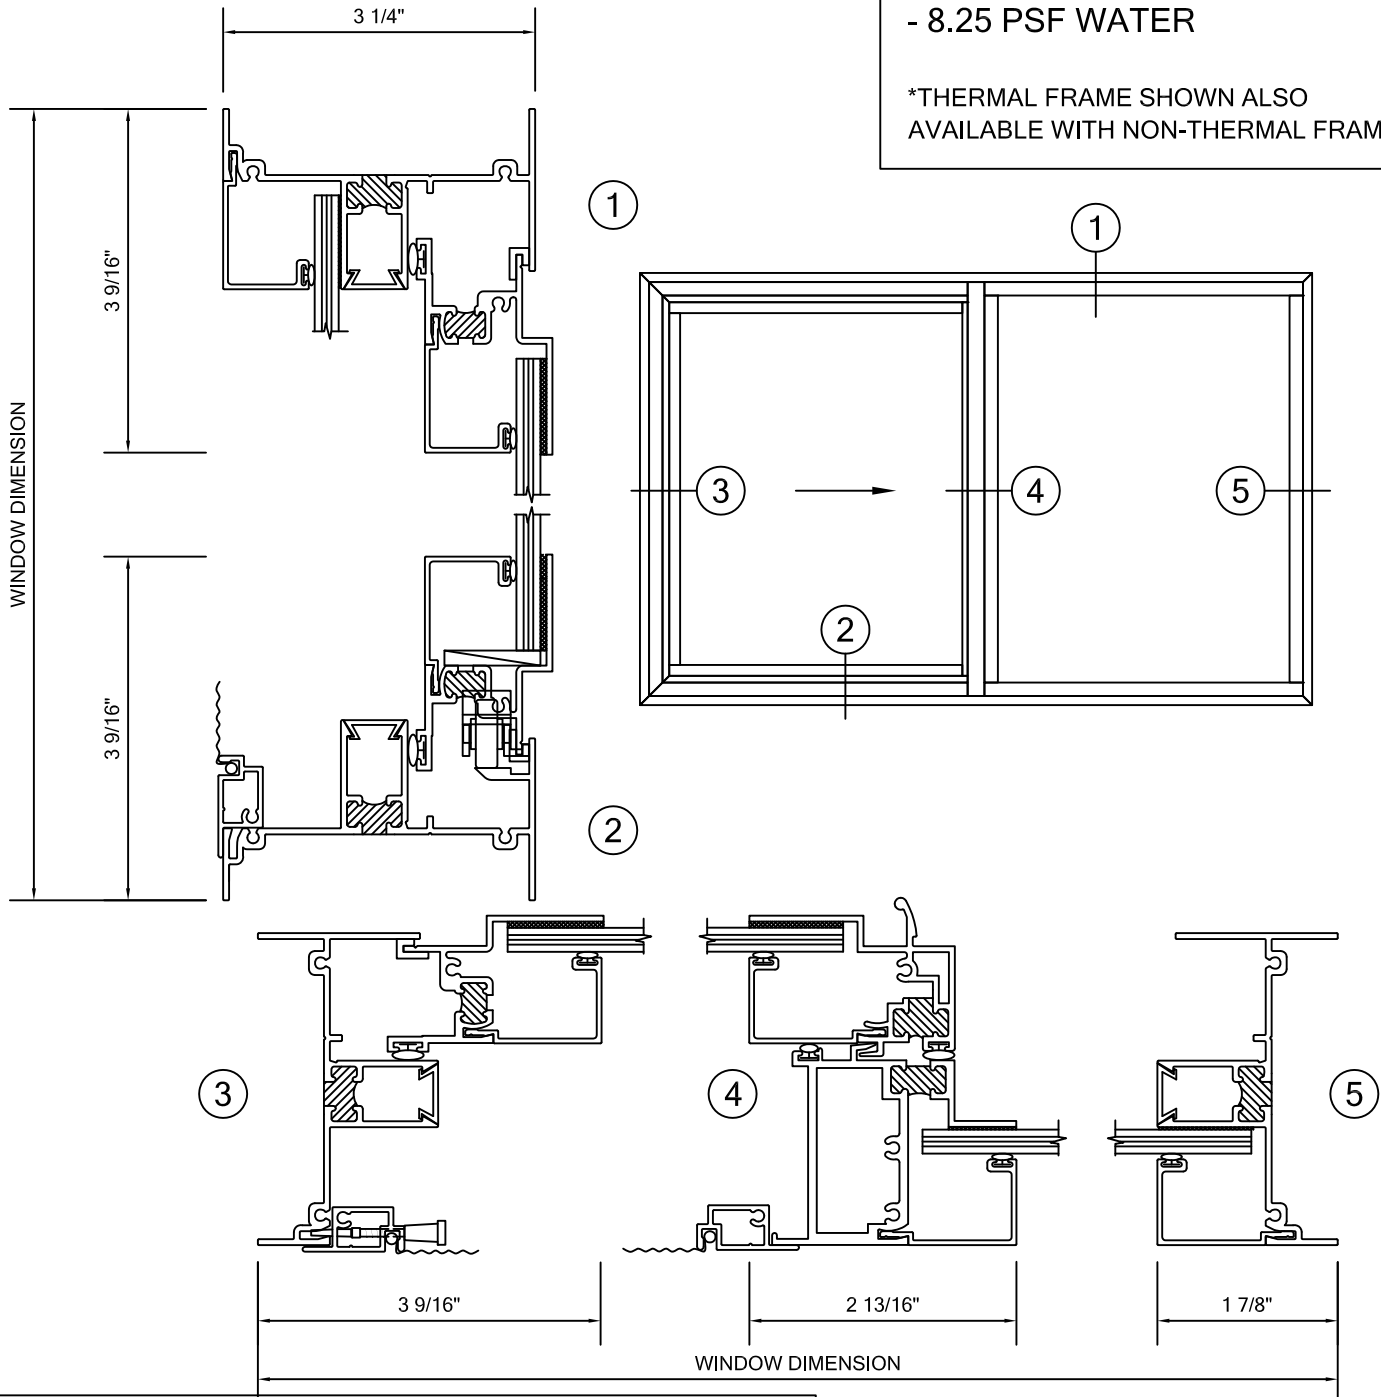

ALLIANCE WINDOW COMPANY, INC

PRODUCT INFORMATION:

- SLIDING WINDOW
- 200 SERIES
- 3-1/4" FRAME DEPTH
- MFG CODE: 250 HS
- AAMA HC-50 RATED
- CRF OF 54
- STC 36
- 75 PSF STRUCTURAL
- 8.25 PSF WATER

*THERMAL FRAME SHOWN ALSO
AVAILABLE WITH NON-THERMAL FRAMING

Commercial Aluminum Windows & Doors

*FRAMING SHOWN AS EQUAL LEG, ALSO AVAILABLE IN NAIL FIN,
FLANGE FRAME AND PROJECT SPECIFIC APPLICATIONS.