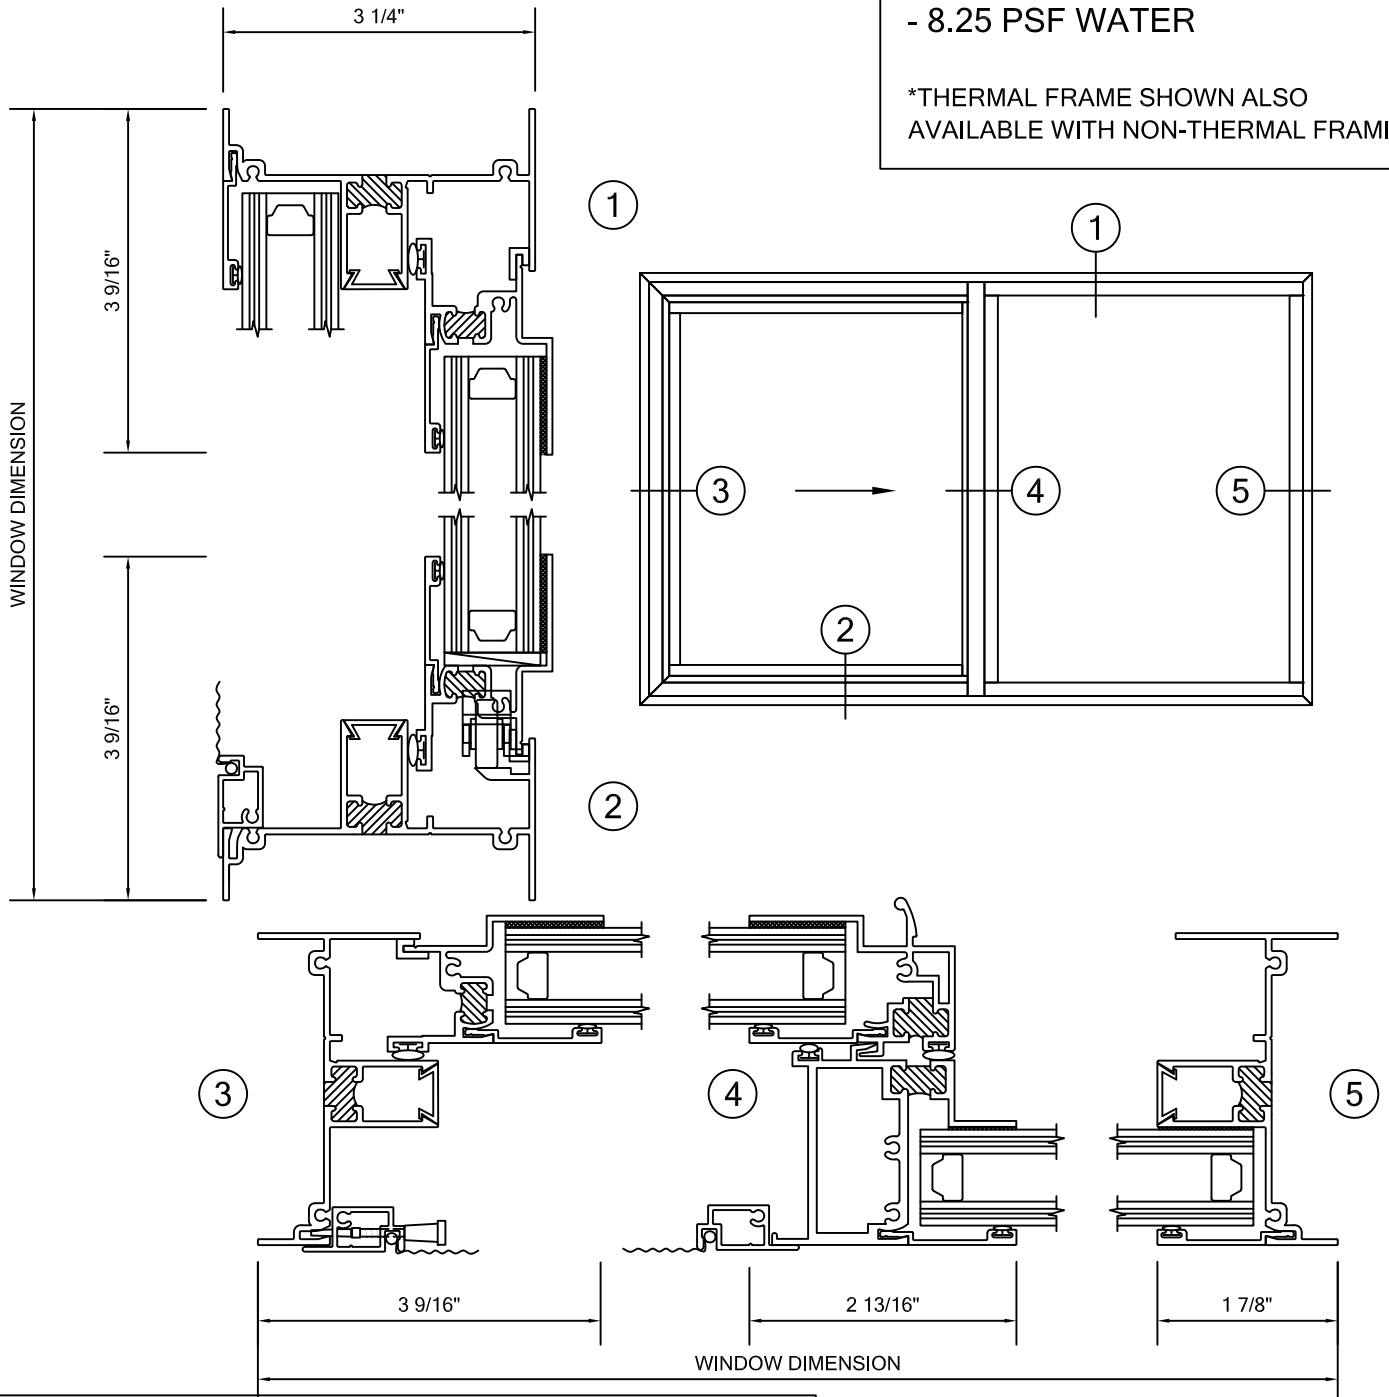

ALLIANCE WINDOW COMPANY, INC

PRODUCT INFORMATION:

- SLIDING WINDOW
- 200 SERIES
- 3-1/4" FRAME DEPTH
- MFG CODE: 250 HS
- AAMA HC-50 RATED
- CRF OF 54
- STC 36
- 75 PSF STRUCTURAL
- 8.25 PSF WATER

Commercial Aluminum Windows & Doors

*THERMAL FRAME SHOWN ALSO AVAILABLE WITH NON-THERMAL FRAMING

*FRAMING SHOWN AS EQUAL LEG, ALSO AVAILABLE IN NAIL FIN, FLANGE FRAME AND PROJECT SPECIFIC APPLICATIONS.