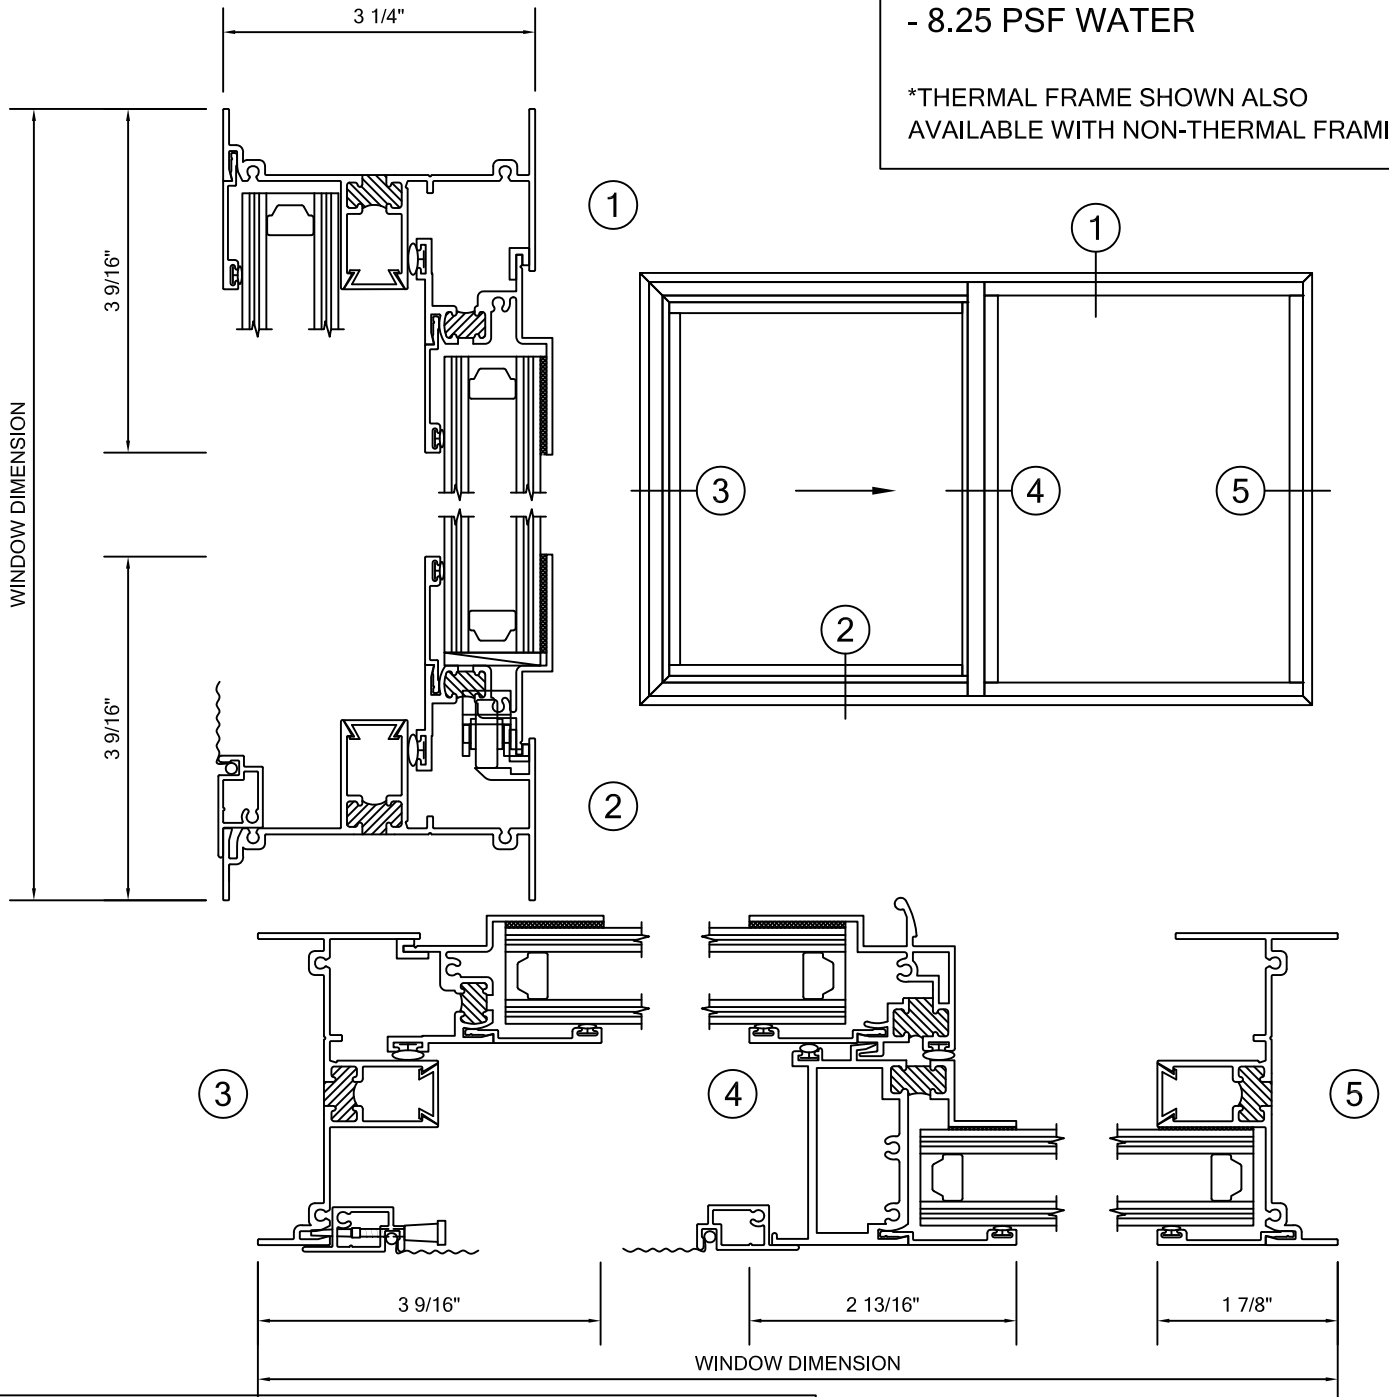

ALLIANCE WINDOW COMPANY, INC

PRODUCT INFORMATION:

- SLIDING WINDOW
- 200 SERIES
- 3-1/4" FRAME DEPTH
- MFG CODE: 250 HS
- AAMA HC-50 RATED
- CRF OF 54
- STC 36
- 75 PSF STRUCTURAL
- 8.25 PSF WATER

*THERMAL FRAME SHOWN ALSO
AVAILABLE WITH NON-THERMAL FRAMING

Commercial Aluminum Windows & Doors

*FRAMING SHOWN AS EQUAL LEG, ALSO AVAILABLE IN NAIL FIN,
FLANGE FRAME AND PROJECT SPECIFIC APPLICATIONS.