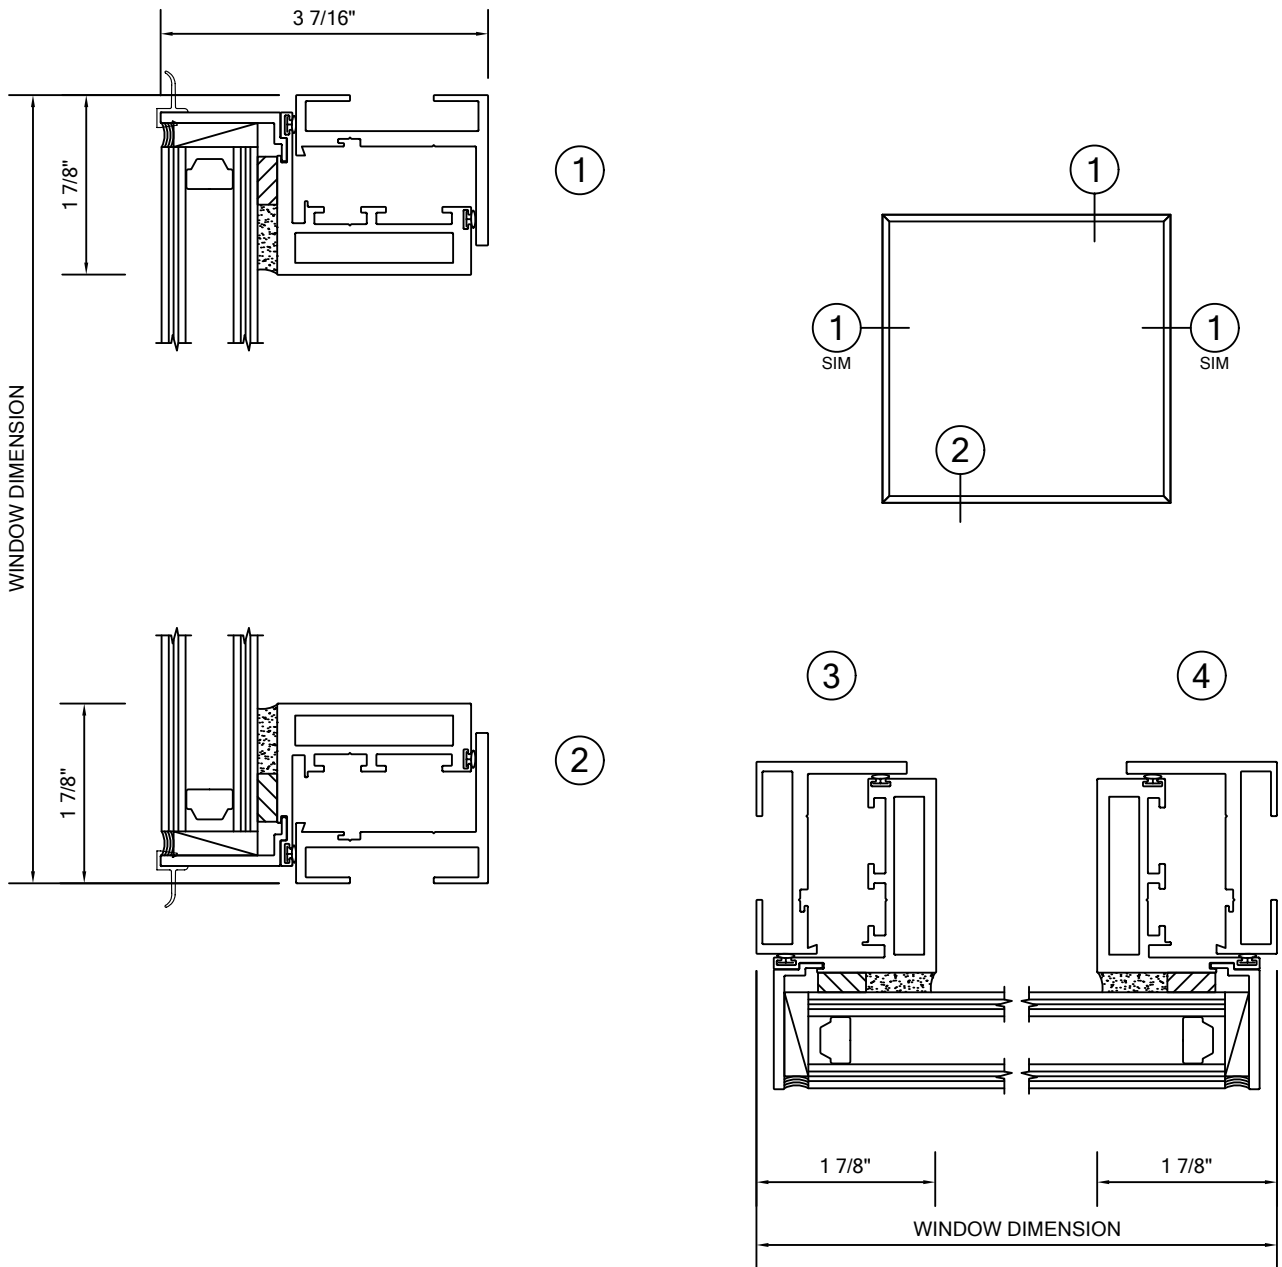

ALLIANCE WINDOW COMPANY, INC

PRODUCT INFORMATION:
PROJECTED WINDOW
2000 SERIES
3-7/16" FRAME DEPTH
MFG CODE: 2100 HAV
- AAMA HC-80 RATED
- 120 PSF STRUCTURAL

Commercial Aluminum Windows & Doors

ALLIANCE WINDOW COMPANY, INC

Commercial Aluminum Windows & Doors

SAMPLE INSTALLATION

PROJECTED WINDOW
2000 SERIES HAV INSTALLED
MFG CODE: 2100
3-7/16" FRAME DEPTH

1

2