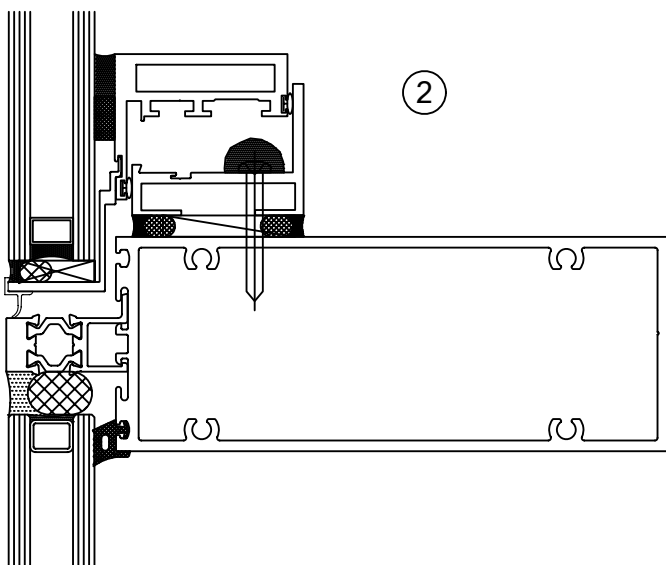

ALLIANCE WINDOW COMPANY, INC

Commercial Aluminum Windows & Doors

SAMPLE INSTALLATION:

PROJECTED WINDOW
2000 SERIES HAV INSTALLED
MFG CODE: 2100
3-7/16" FRAME DEPTH

ALLIANCE WINDOW COMPANY, INC

PRODUCT INFORMATION:
PROJECTED WINDOW
2000 SERIES HAV
3-7/16" FRAME DEPTH
MFG CODE: 2100 HAV
- AAMA HC-80 RATED
- 120 PSF STRUCTURAL