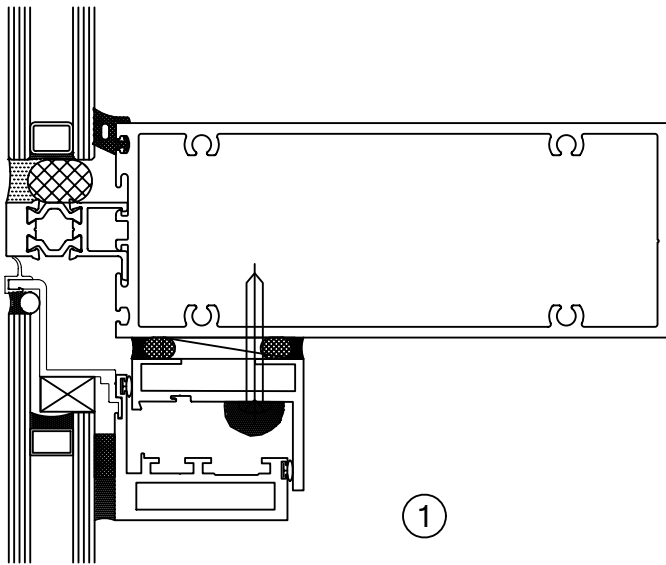

ALLIANCE WINDOW COMPANY, INC

Commercial Aluminum Windows & Doors

SAMPLE INSTALLATION:

PROJECTED WINDOW
2000 SERIES HAV INSTALLED
MFG CODE: 2100
3-7/16" FRAME DEPTH

ALLIANCE WINDOW COMPANY, INC

PRODUCT INFORMATION:
PROJECTED WINDOW
2000 SERIES HAV
3-7/16" FRAME DEPTH
MFG CODE: 2100 HAV
- AAMA HC-80 RATED
- 120 PSF STRUCTURAL