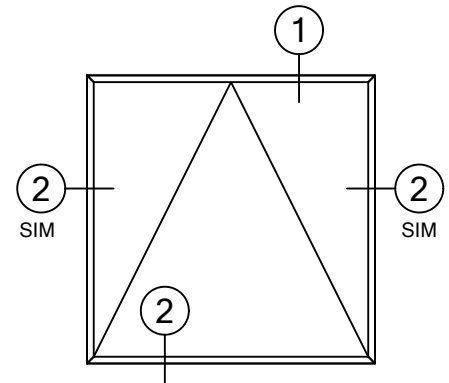

ALLIANCE WINDOW COMPANY, INC

Commercial Aluminum Windows & Doors

SAMPLE INSTALLATION:

PROJECTED WINDOW
2000 SERIES HAV INSTALLED
MFG CODE: 2100
3-7/16" FRAME DEPTH

ALLIANCE WINDOW COMPANY, INC

PRODUCT INFORMATION:
PROJECTED WINDOW
2000 SERIES HAV
3-7/16" FRAME DEPTH
MFG CODE: 2100 HAV
- AAMA HC-80 RATED
- 120 PSF STRUCTURAL