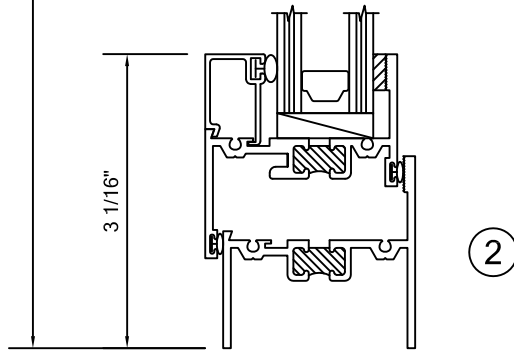

- CRF OF 58

- STC 39

- 105 PSF STRUCTURAL

- 12 PSF WATER

*THERMAL FRAME SHOWN ALSO

AVAILABLE WITH NON-THERMAL FRAMING

WINDOW DIMENSION

*FRAMING SHOWN AS EQUAL LEG, ALSO AVAILABLE IN NAIL FIN, FLANGE FRAME AND PROJECT SPECIFIC APPLICATIONS.