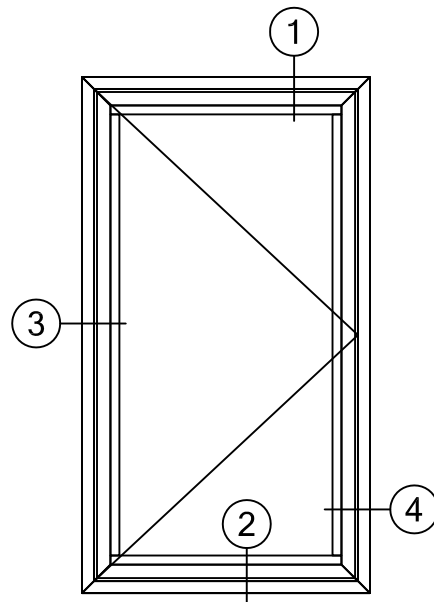

- CRF OF 58

- STC 39

- 105 PSF STRUCTURAL

- 12 PSF WATER

*THERMAL FRAME SHOWN ALSO

AVAILABLE WITH NON-THERMAL FRAMING

WINDOW DIMENSION

*FRAMING SHOWN AS EQUAL LEG, ALSO AVAILABLE IN NAIL FIN, FLANGE FRAME AND PROJECT SPECIFIC APPLICATIONS.