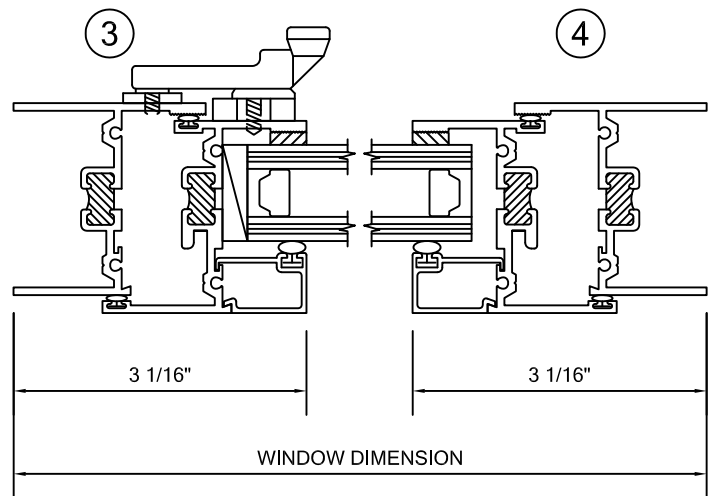

- CRF OF 58

- STC 39

- 105 PSF STRUCTURAL

- 12 PSF WATER

*THERMAL FRAME SHOWN ALSO

AVAILABLE WITH NON-THERMAL FRAMING

WINDOW DIMENSION

*FRAMING SHOWN AS EQUAL LEG, ALSO AVAILABLE IN NAIL FIN, FLANGE FRAME AND PROJECT SPECIFIC APPLICATIONS.