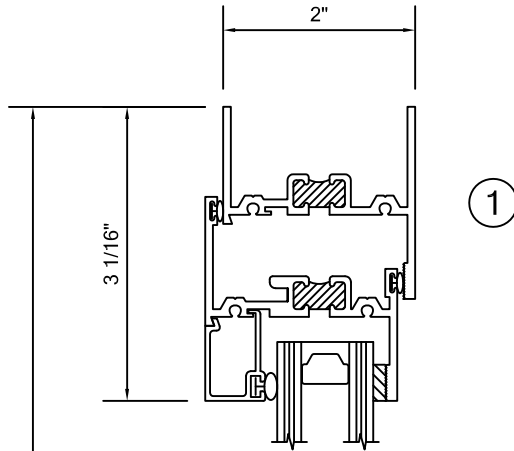

- CRF OF 58

- STC 39

- 105 PSF STRUCTURAL

- 12 PSF WATER

*THERMAL FRAME SHOWN ALSO

AVAILABLE WITH NON-THERMAL FRAMING

WINDOW DIMENSION

*FRAMING SHOWN AS EQUAL LEG, ALSO AVAILABLE IN NAIL FIN, FLANGE FRAME AND PROJECT SPECIFIC APPLICATIONS.