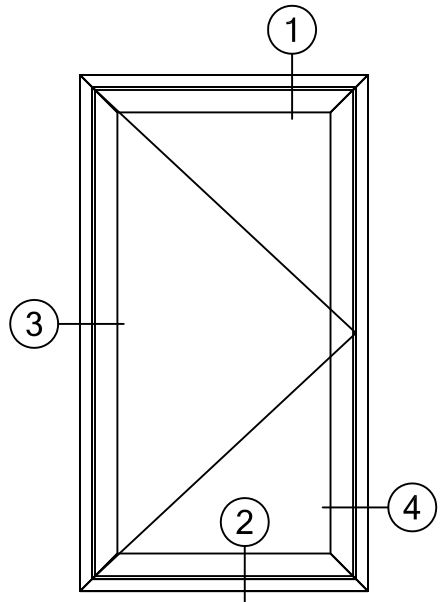

ALLIANCE WINDOW COMPANY, INC

Commercial Aluminum Windows & Doors

PRODUCT INFORMATION:
CASEMENT WINDOW
2000 SERIES
2" FRAME DEPTH
MFG CODE: 2050 POIG
 - AAMA C-70 RATED
 - CRF OF 58
 - STC 39
 - 105 PSF STRUCTURAL
 - 12 PSF WATER
 *THERMAL FRAME SHOWN ALSO
 AVAILABLE WITH NON-THERMAL FRAMING

WINDOW DIMENSION

*FRAMING SHOWN AS EQUAL LEG, ALSO AVAILABLE IN NAIL FIN, FLANGE FRAME AND PROJECT SPECIFIC APPLICATIONS.