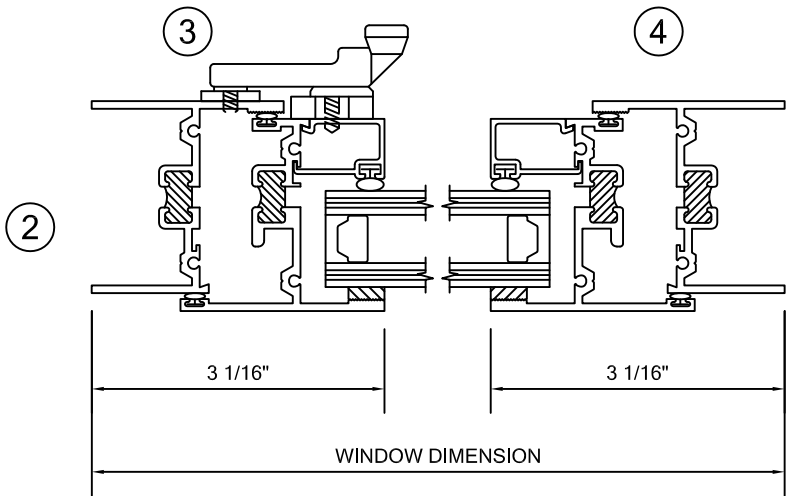

ALLIANCE WINDOW COMPANY, INC

Commercial Aluminum Windows & Doors

PRODUCT INFORMATION:
CASEMENT WINDOW
2000 SERIES
2" FRAME DEPTH
MFG CODE: 2050 POIG
 - AAMA C-70 RATED
 - CRF OF 58
 - STC 39
 - 105 PSF STRUCTURAL
 - 12 PSF WATER
 *THERMAL FRAME SHOWN ALSO
 AVAILABLE WITH NON-THERMAL FRAMING

WINDOW DIMENSION

*FRAMING SHOWN AS EQUAL LEG, ALSO AVAILABLE IN NAIL FIN, FLANGE FRAME AND PROJECT SPECIFIC APPLICATIONS.