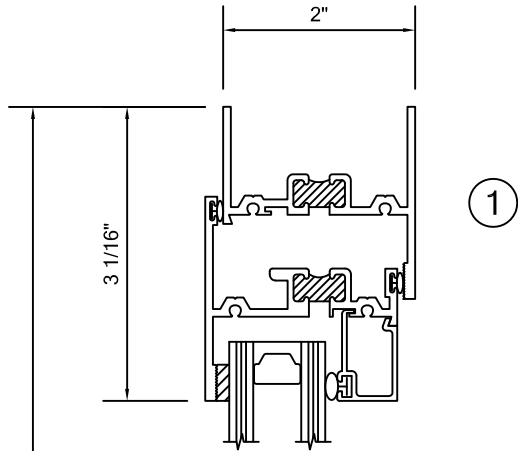

ALLIANCE WINDOW COMPANY, INC

Commercial Aluminum Windows & Doors

PRODUCT INFORMATION:
CASEMENT WINDOW
2000 SERIES
2" FRAME DEPTH
MFG CODE: 2050 POIG
 - AAMA C-70 RATED
 - CRF OF 58
 - STC 39
 - 105 PSF STRUCTURAL
 - 12 PSF WATER
 *THERMAL FRAME SHOWN ALSO
 AVAILABLE WITH NON-THERMAL FRAMING

WINDOW DIMENSION

*FRAMING SHOWN AS EQUAL LEG, ALSO AVAILABLE IN NAIL FIN, FLANGE FRAME AND PROJECT SPECIFIC APPLICATIONS.