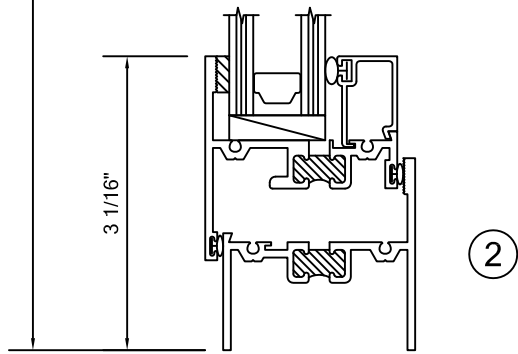

ALLIANCE WINDOW COMPANY, INC

Commercial Aluminum Windows & Doors

PRODUCT INFORMATION:
CASEMENT WINDOW
2000 SERIES
2" FRAME DEPTH
MFG CODE: 2050 POIG
 - AAMA C-70 RATED
 - CRF OF 58
 - STC 39
 - 105 PSF STRUCTURAL
 - 12 PSF WATER
 *THERMAL FRAME SHOWN ALSO
 AVAILABLE WITH NON-THERMAL FRAMING

WINDOW DIMENSION

*FRAMING SHOWN AS EQUAL LEG, ALSO AVAILABLE IN NAIL FIN, FLANGE FRAME AND PROJECT SPECIFIC APPLICATIONS.