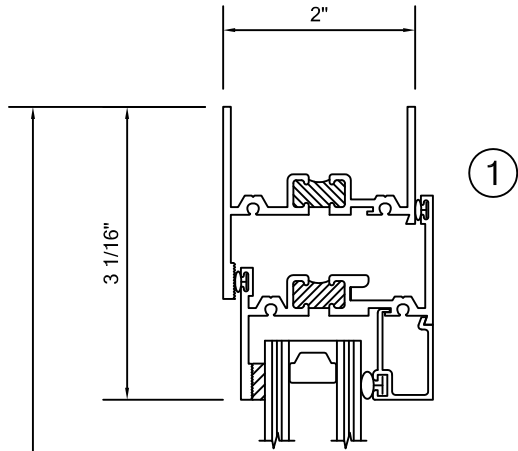

# ALLIANCE WINDOW COMPANY, INC

Commercial Aluminum Windows & Doors

**PRODUCT INFORMATION:**  
 CASEMENT WINDOW  
 2000 SERIES  
 2" FRAME DEPTH  
 MFG CODE: 2050 PIIG  
 - AAMA C-70 RATED  
 - CRF OF 58  
 - STC 39  
 - 105 PSF STRUCTURAL  
 - 12 PSF WATER  
 \*THERMAL FRAME SHOWN ALSO  
 AVAILABLE WITH NON-THERMAL FRAMING

WINDOW DIMENSION

\*FRAMING SHOWN AS EQUAL LEG, ALSO AVAILABLE IN NAIL FIN, FLANGE FRAME AND PROJECT SPECIFIC APPLICATIONS.