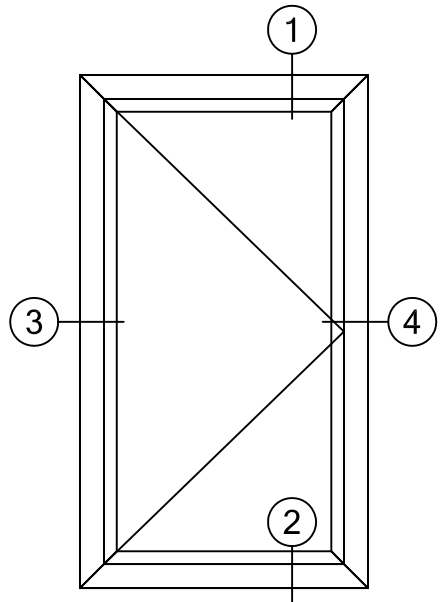

# ALLIANCE WINDOW COMPANY, INC

Commercial Aluminum Windows & Doors

**PRODUCT INFORMATION:**  
 CASEMENT WINDOW  
 2000 SERIES  
 2" FRAME DEPTH  
 MFG CODE: 2050 PIIG  
 - AAMA C-70 RATED  
 - CRF OF 58  
 - STC 39  
 - 105 PSF STRUCTURAL  
 - 12 PSF WATER  
 \*THERMAL FRAME SHOWN ALSO  
 AVAILABLE WITH NON-THERMAL FRAMING

WINDOW DIMENSION

\*FRAMING SHOWN AS EQUAL LEG, ALSO AVAILABLE IN NAIL FIN, FLANGE FRAME AND PROJECT SPECIFIC APPLICATIONS.