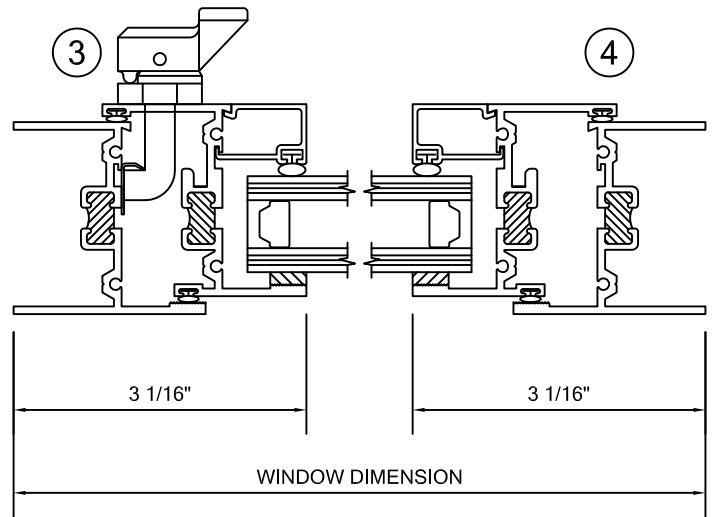

# ALLIANCE WINDOW COMPANY, INC

Commercial Aluminum Windows & Doors

**PRODUCT INFORMATION:**  
 CASEMENT WINDOW  
 2000 SERIES  
 2" FRAME DEPTH  
 MFG CODE: 2050 PIIG  
 - AAMA C-70 RATED  
 - CRF OF 58  
 - STC 39  
 - 105 PSF STRUCTURAL  
 - 12 PSF WATER  
 \*THERMAL FRAME SHOWN ALSO  
 AVAILABLE WITH NON-THERMAL FRAMING

WINDOW DIMENSION

\*FRAMING SHOWN AS EQUAL LEG, ALSO AVAILABLE IN NAIL FIN, FLANGE FRAME AND PROJECT SPECIFIC APPLICATIONS.