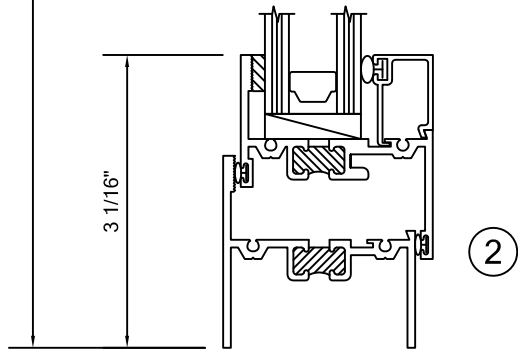

# ALLIANCE WINDOW COMPANY, INC

Commercial Aluminum Windows & Doors

**PRODUCT INFORMATION:**  
 CASEMENT WINDOW  
 2000 SERIES  
 2" FRAME DEPTH  
 MFG CODE: 2050 PIIG  
 - AAMA C-70 RATED  
 - CRF OF 58  
 - STC 39  
 - 105 PSF STRUCTURAL  
 - 12 PSF WATER  
 \*THERMAL FRAME SHOWN ALSO  
 AVAILABLE WITH NON-THERMAL FRAMING

WINDOW DIMENSION

\*FRAMING SHOWN AS EQUAL LEG, ALSO AVAILABLE IN NAIL FIN, FLANGE FRAME AND PROJECT SPECIFIC APPLICATIONS.