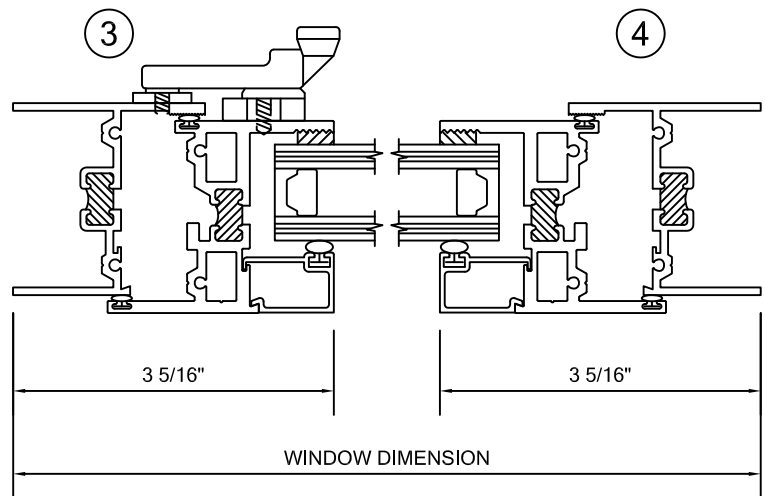

- CRF OF 58

- STC 39

- 120 PSF STRUCTURAL

- 18 PSF WATER

*THERMAL FRAME SHOWN ALSO

AVAILABLE WITH NON-THERMAL FRAMING

①

②