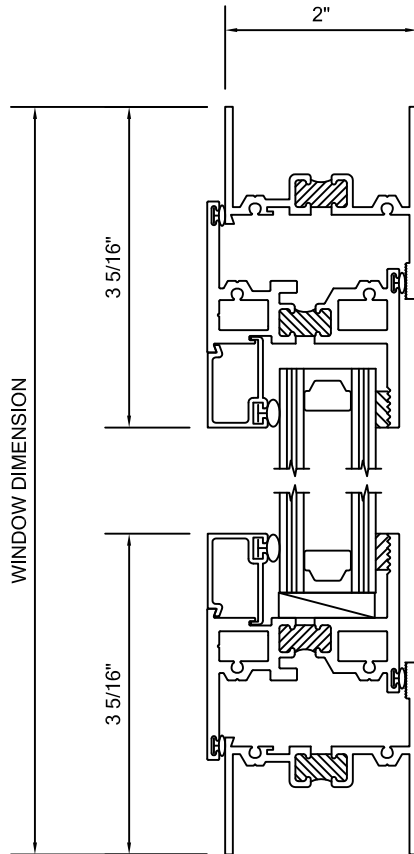

- CRF OF 58

- STC 39

- 120 PSF STRUCTURAL

- 18 PSF WATER

*THERMAL FRAME SHOWN ALSO

AVAILABLE WITH NON-THERMAL FRAMING

①

②