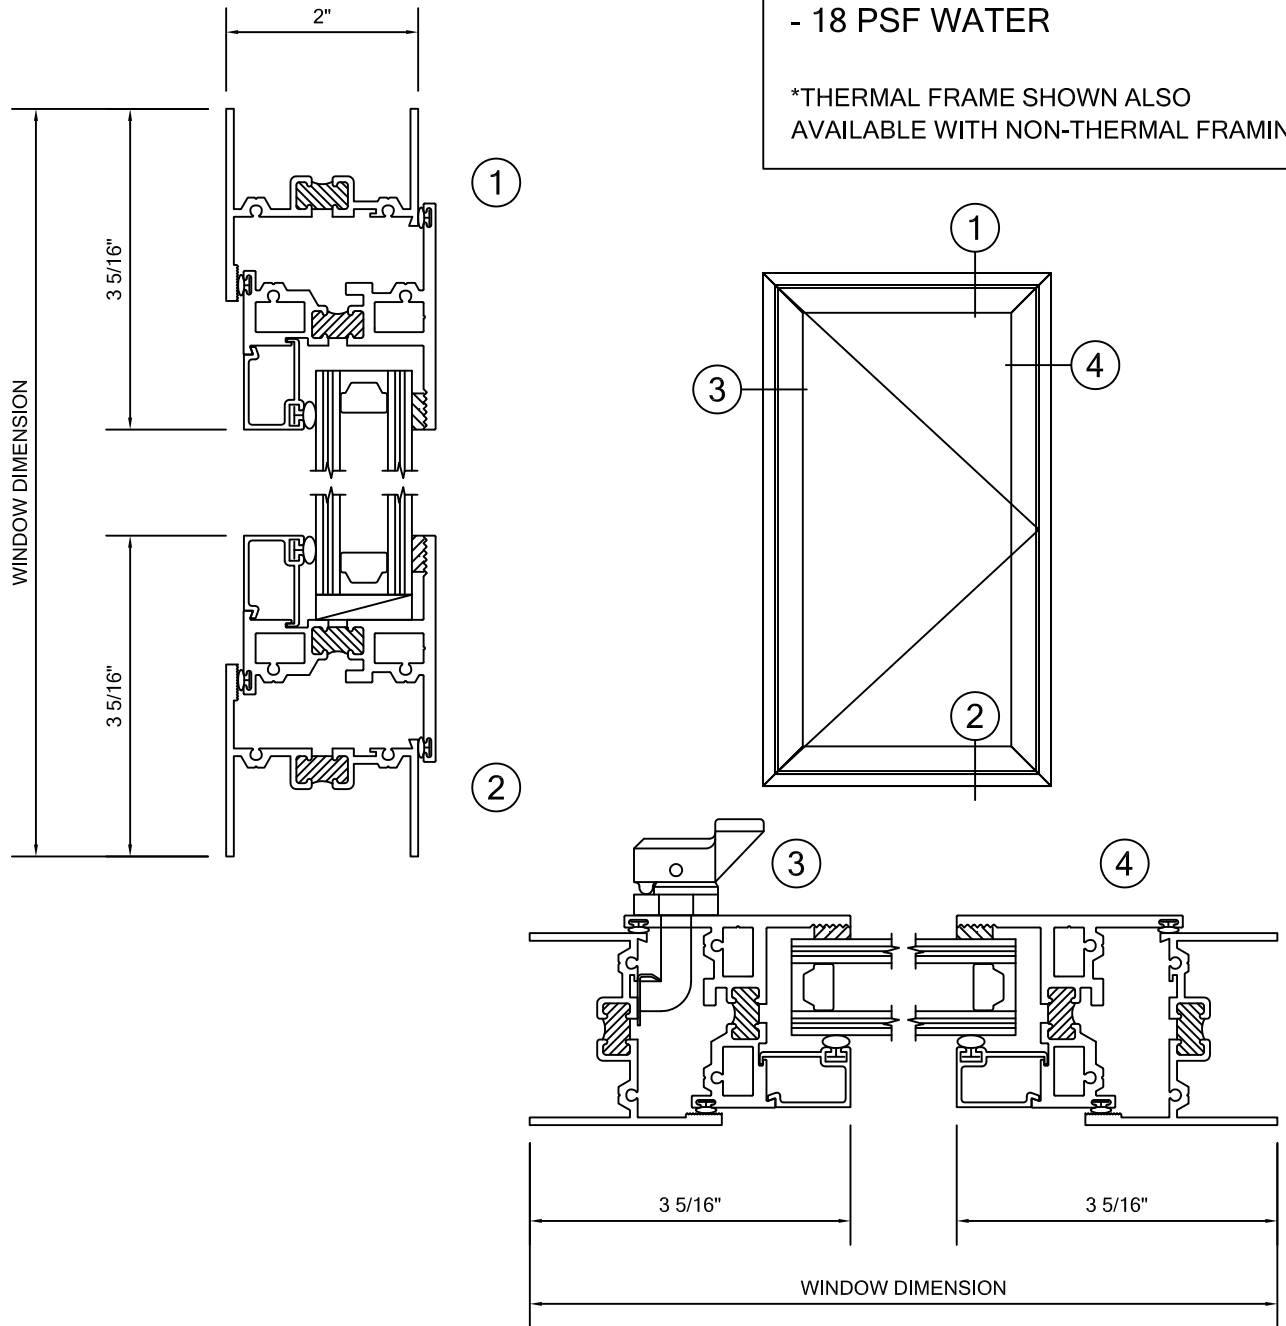

ALLIANCE WINDOW COMPANY, INC

Commercial Aluminum Windows & Doors

PRODUCT INFORMATION:
 CASEMENT WINDOW
 2000 SERIES
 2" FRAME DEPTH
 MFG CODE: 2050 HC PIOG
 - AAMA HC-80 RATED
 - CRF OF 58
 - STC 39
 - 120 PSF STRUCTURAL
 - 18 PSF WATER

*THERMAL FRAME SHOWN ALSO
 AVAILABLE WITH NON-THERMAL FRAMING

*FRAMING SHOWN AS EQUAL LEG, ALSO AVAILABLE IN NAIL FIN,
 FLANGE FRAME AND PROJECT SPECIFIC APPLICATIONS.