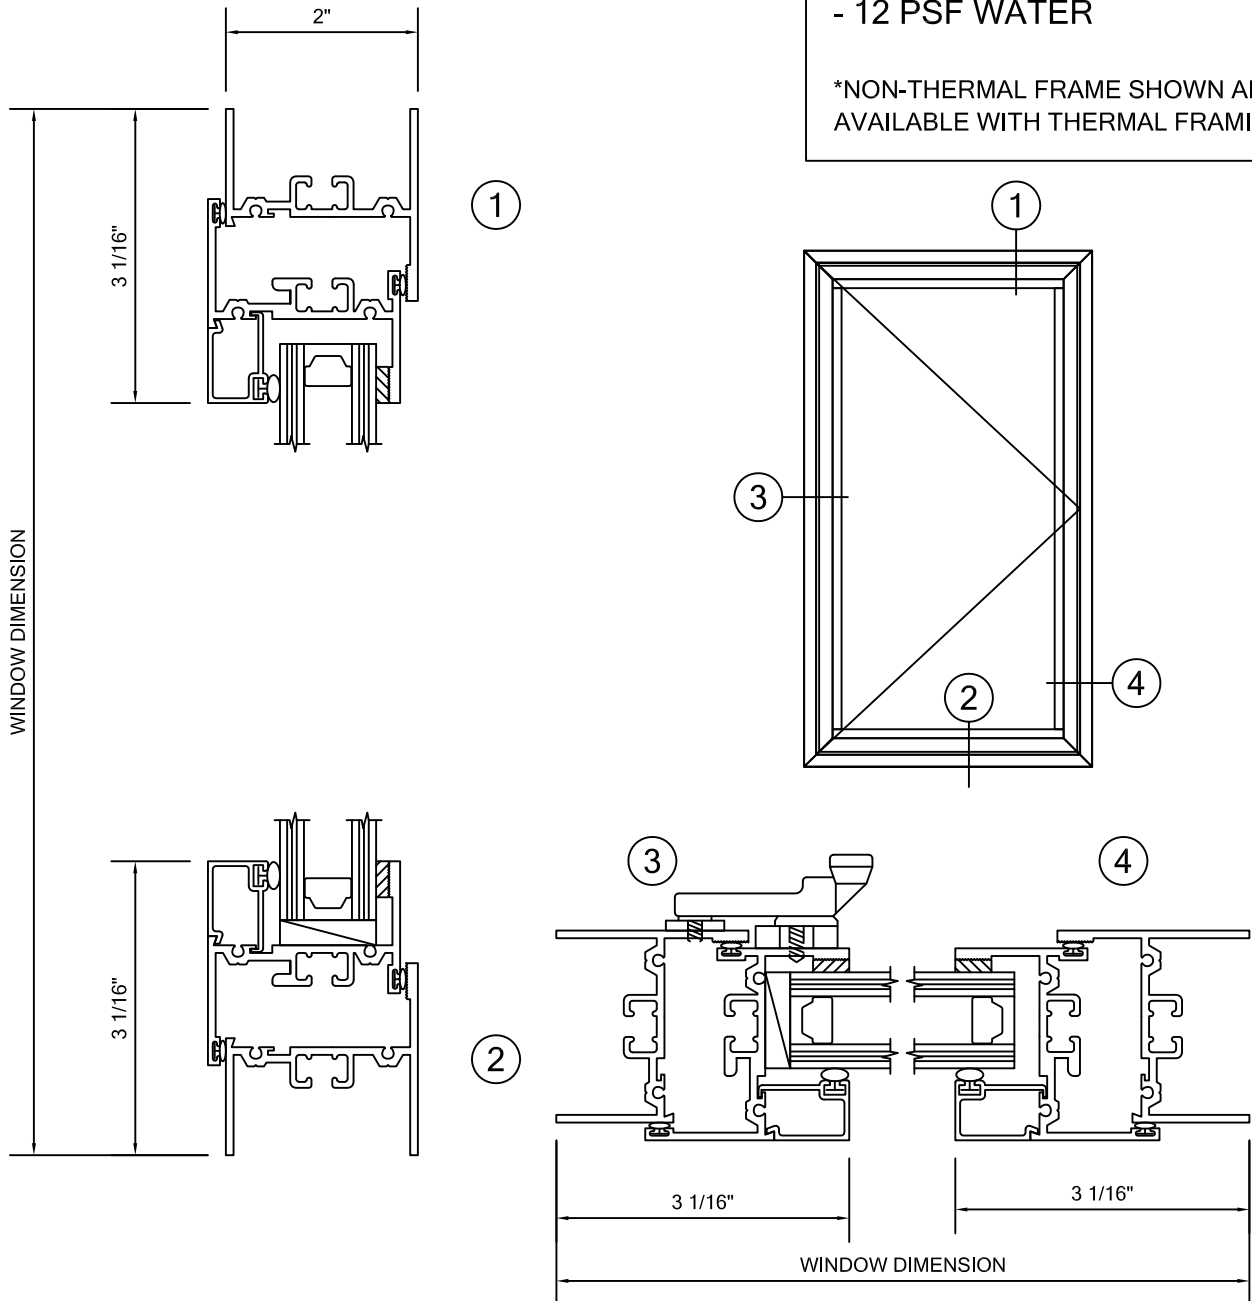

ALLIANCE WINDOW COMPANY, INC

Commercial Aluminum Windows & Doors

PRODUCT INFORMATION:
CASEMENT WINDOW
2000 SERIES
2" FRAME DEPTH
MFG CODE: 2000 POOG
- AAMA C-70 RATED
- CRF OF 58
- STC 39
- 105 PSF STRUCTURAL
- 12 PSF WATER

*NON-THERMAL FRAME SHOWN ALSO
AVAILABLE WITH THERMAL FRAMING

*FRAMING SHOWN AS EQUAL LEG, ALSO AVAILABLE IN NAIL FIN,
FLANGE FRAME AND PROJECT SPECIFIC APPLICATIONS.

14152 ARNDT ROAD N.E. AURORA, OREGON 97002
PHONE: 503.678.2966 FAX: 503.678.6876 WEB: WWW.ALLIANCEWINDOW.NET