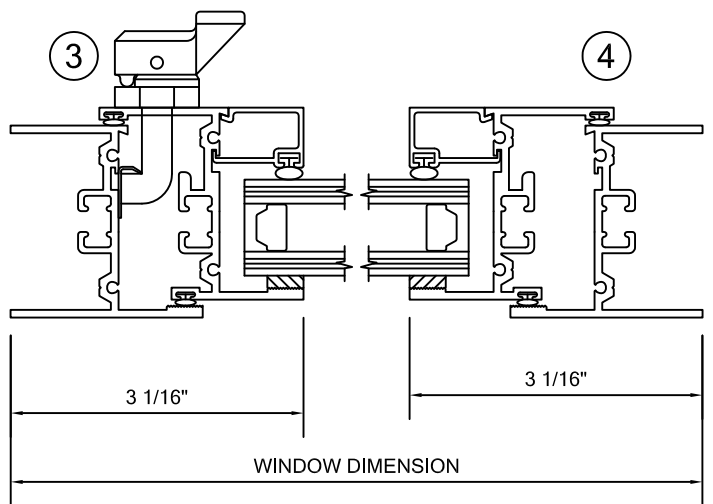

ALLIANCE WINDOW COMPANY, INC

Commercial Aluminum Windows & Doors

PRODUCT INFORMATION:
CASEMENT WINDOW
2000 SERIES
2" FRAME DEPTH
MFG CODE: 2000 PIIG
- AAMA C-70 RATED
- CRF OF 58
- STC 39
- 105 PSF STRUCTURAL
- 12 PSF WATER

*NON-THERMAL FRAME SHOWN ALSO
AVAILABLE WITH THERMAL FRAMING

*FRAMING SHOWN AS EQUAL LEG, ALSO AVAILABLE IN NAIL FIN,
FLANGE FRAME AND PROJECT SPECIFIC APPLICATIONS.