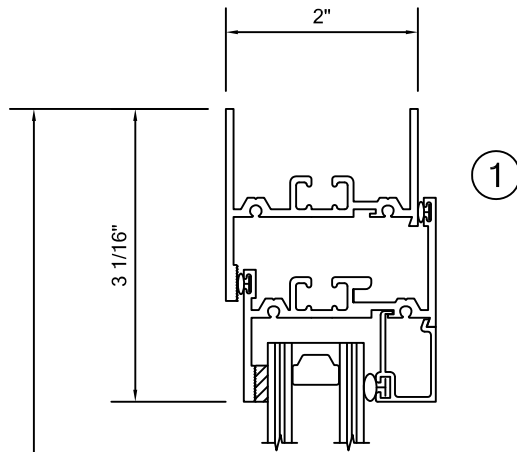

ALLIANCE WINDOW COMPANY, INC

Commercial Aluminum Windows & Doors

PRODUCT INFORMATION:
 CASEMENT WINDOW
 2000 SERIES
 2" FRAME DEPTH
 MFG CODE: 2000 PIIG
 - AAMA C-70 RATED
 - CRF OF 58
 - STC 39
 - 105 PSF STRUCTURAL
 - 12 PSF WATER

*NON-THERMAL FRAME SHOWN ALSO
 AVAILABLE WITH THERMAL FRAMING

*FRAMING SHOWN AS EQUAL LEG, ALSO AVAILABLE IN NAIL FIN,
 FLANGE FRAME AND PROJECT SPECIFIC APPLICATIONS.