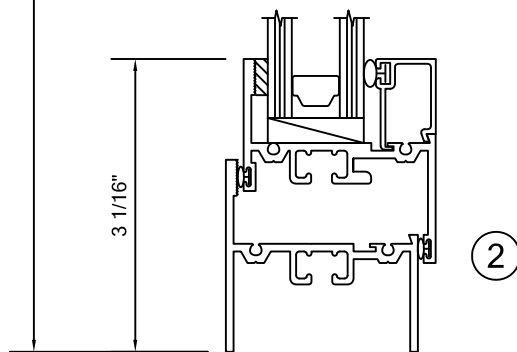

ALLIANCE WINDOW COMPANY, INC

Commercial Aluminum Windows & Doors

PRODUCT INFORMATION:
 CASEMENT WINDOW
 2000 SERIES
 2" FRAME DEPTH
 MFG CODE: 2000 PIIG
 - AAMA C-70 RATED
 - CRF OF 58
 - STC 39
 - 105 PSF STRUCTURAL
 - 12 PSF WATER

*NON-THERMAL FRAME SHOWN ALSO
 AVAILABLE WITH THERMAL FRAMING

*FRAMING SHOWN AS EQUAL LEG, ALSO AVAILABLE IN NAIL FIN,
 FLANGE FRAME AND PROJECT SPECIFIC APPLICATIONS.