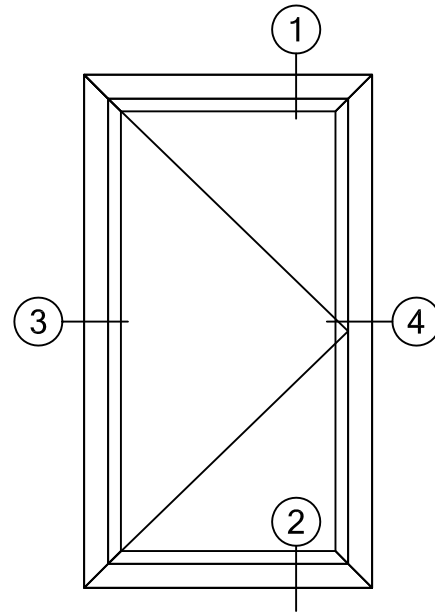

ALLIANCE WINDOW COMPANY, INC

Commercial Aluminum Windows & Doors

PRODUCT INFORMATION:
 CASEMENT WINDOW
 2000 SERIES
 2" FRAME DEPTH
 MFG CODE: 2000 PIIG
 - AAMA C-70 RATED
 - CRF OF 58
 - STC 39
 - 105 PSF STRUCTURAL
 - 12 PSF WATER

*NON-THERMAL FRAME SHOWN ALSO
 AVAILABLE WITH THERMAL FRAMING

*FRAMING SHOWN AS EQUAL LEG, ALSO AVAILABLE IN NAIL FIN,
 FLANGE FRAME AND PROJECT SPECIFIC APPLICATIONS.