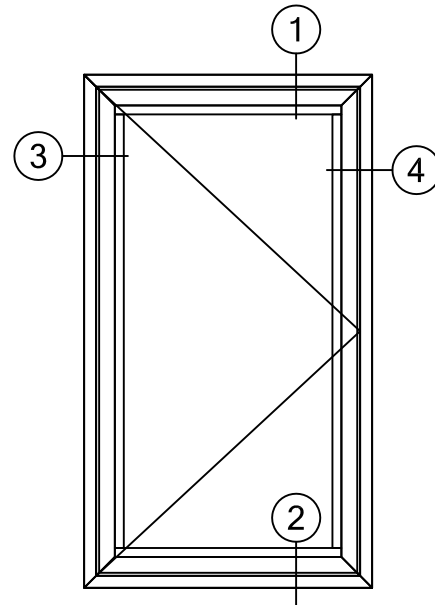

ALLIANCE WINDOW COMPANY, INC

Commercial Aluminum Windows & Doors

PRODUCT INFORMATION:
CASEMENT WINDOW
2000 SERIES
2" FRAME DEPTH
MFG CODE: 2000 HC POOG
 - AAMA HC-80 RATED
 - CRF OF 58
 - STC 39
 - 120 PSF STRUCTURAL
 - 18 PSF WATER

*NON-THERMAL FRAME SHOWN ALSO
 AVAILABLE WITH THERMAL FRAMING

*FRAMING SHOWN AS EQUAL LEG, ALSO AVAILABLE IN NAIL FIN,
 FLANGE FRAME AND PROJECT SPECIFIC APPLICATIONS.