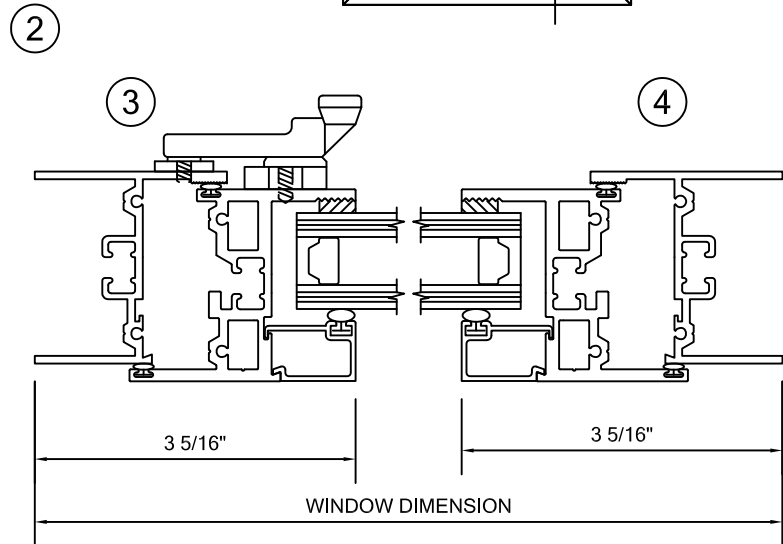

ALLIANCE WINDOW COMPANY, INC

Commercial Aluminum Windows & Doors

PRODUCT INFORMATION:
CASEMENT WINDOW
2000 SERIES
2" FRAME DEPTH
MFG CODE: 2000 HC POOG
- AAMA HC-80 RATED
- CRF OF 58
- STC 39
- 120 PSF STRUCTURAL
- 18 PSF WATER

*NON-THERMAL FRAME SHOWN ALSO
AVAILABLE WITH THERMAL FRAMING

*FRAMING SHOWN AS EQUAL LEG, ALSO AVAILABLE IN NAIL FIN,
FLANGE FRAME AND PROJECT SPECIFIC APPLICATIONS.