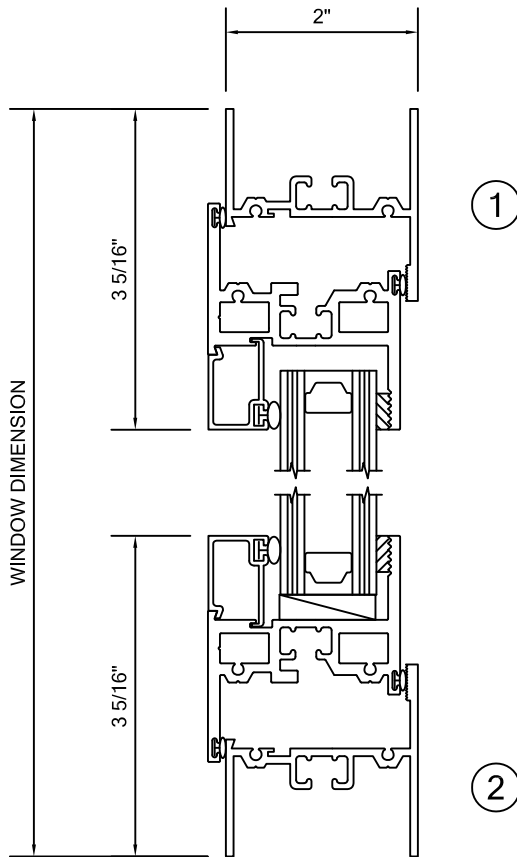

ALLIANCE WINDOW COMPANY, INC

Commercial Aluminum Windows & Doors

PRODUCT INFORMATION:
CASEMENT WINDOW
2000 SERIES
2" FRAME DEPTH
MFG CODE: 2000 HC POOG
 - AAMA HC-80 RATED
 - CRF OF 58
 - STC 39
 - 120 PSF STRUCTURAL
 - 18 PSF WATER

*NON-THERMAL FRAME SHOWN ALSO
 AVAILABLE WITH THERMAL FRAMING

*FRAMING SHOWN AS EQUAL LEG, ALSO AVAILABLE IN NAIL FIN,
 FLANGE FRAME AND PROJECT SPECIFIC APPLICATIONS.