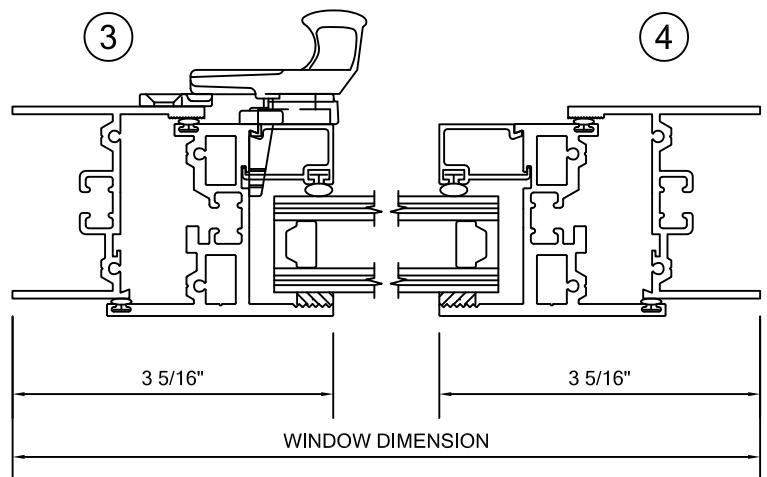

ALLIANCE WINDOW COMPANY, INC

Commercial Aluminum Windows & Doors

PRODUCT INFORMATION:
CASEMENT WINDOW
2000 SERIES
2" FRAME DEPTH
MFG CODE: 2000 HC POIG
- AAMA HC-80 RATED
- CRF OF 58
- STC 39
- 120 PSF STRUCTURAL
- 18 PSF WATER

*NON-THERMAL FRAME SHOWN ALSO
AVAILABLE WITH THERMAL FRAMING

*FRAMING SHOWN AS EQUAL LEG, ALSO AVAILABLE IN NAIL FIN,
FLANGE FRAME AND PROJECT SPECIFIC APPLICATIONS.

14152 ARNDT ROAD N.E. AURORA, OREGON 97002
PHONE: 503.678.2966 FAX: 503.678.6876 WEB: WWW.ALLIANCEWINDOW.NET