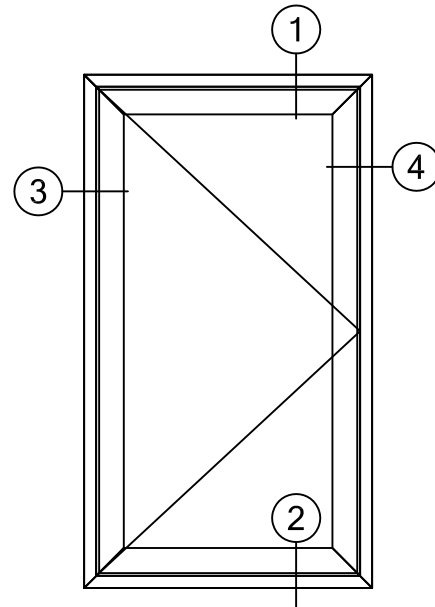

ALLIANCE WINDOW COMPANY, INC

Commercial Aluminum Windows & Doors

PRODUCT INFORMATION:
CASEMENT WINDOW
2000 SERIES
2" FRAME DEPTH
MFG CODE: 2000 HC POIG
- AAMA HC-80 RATED
- CRF OF 58
- STC 39
- 120 PSF STRUCTURAL
- 18 PSF WATER

*NON-THERMAL FRAME SHOWN ALSO
AVAILABLE WITH THERMAL FRAMING

*FRAMING SHOWN AS EQUAL LEG, ALSO AVAILABLE IN NAIL FIN,
FLANGE FRAME AND PROJECT SPECIFIC APPLICATIONS.

14152 ARNDT ROAD N.E. AURORA, OREGON 97002
PHONE: 503.678.2966 FAX: 503.678.6876 WEB: WWW.ALLIANCEWINDOW.NET