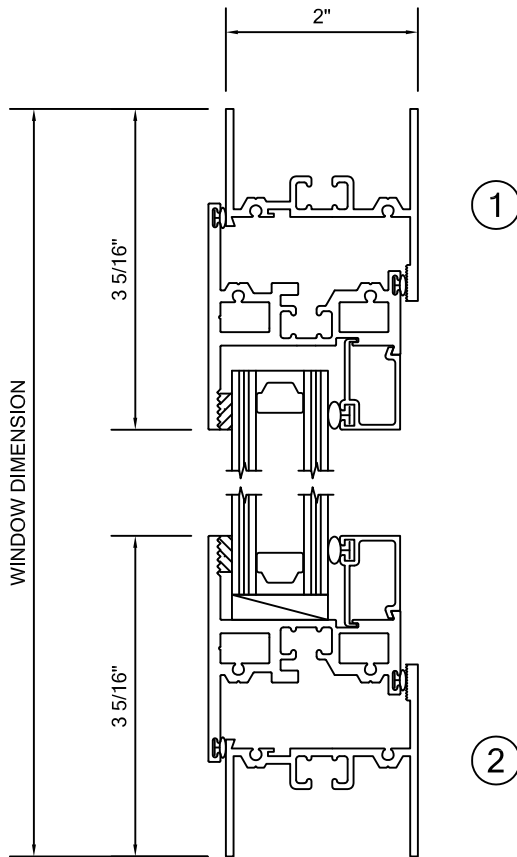

ALLIANCE WINDOW COMPANY, INC

Commercial Aluminum Windows & Doors

PRODUCT INFORMATION:
CASEMENT WINDOW
2000 SERIES
2" FRAME DEPTH
MFG CODE: 2000 HC POIG
- AAMA HC-80 RATED
- CRF OF 58
- STC 39
- 120 PSF STRUCTURAL
- 18 PSF WATER

*NON-THERMAL FRAME SHOWN ALSO
AVAILABLE WITH THERMAL FRAMING

*FRAMING SHOWN AS EQUAL LEG, ALSO AVAILABLE IN NAIL FIN,
FLANGE FRAME AND PROJECT SPECIFIC APPLICATIONS.

14152 ARNDT ROAD N.E. AURORA, OREGON 97002
PHONE: 503.678.2966 FAX: 503.678.6876 WEB: WWW.ALLIANCEWINDOW.NET