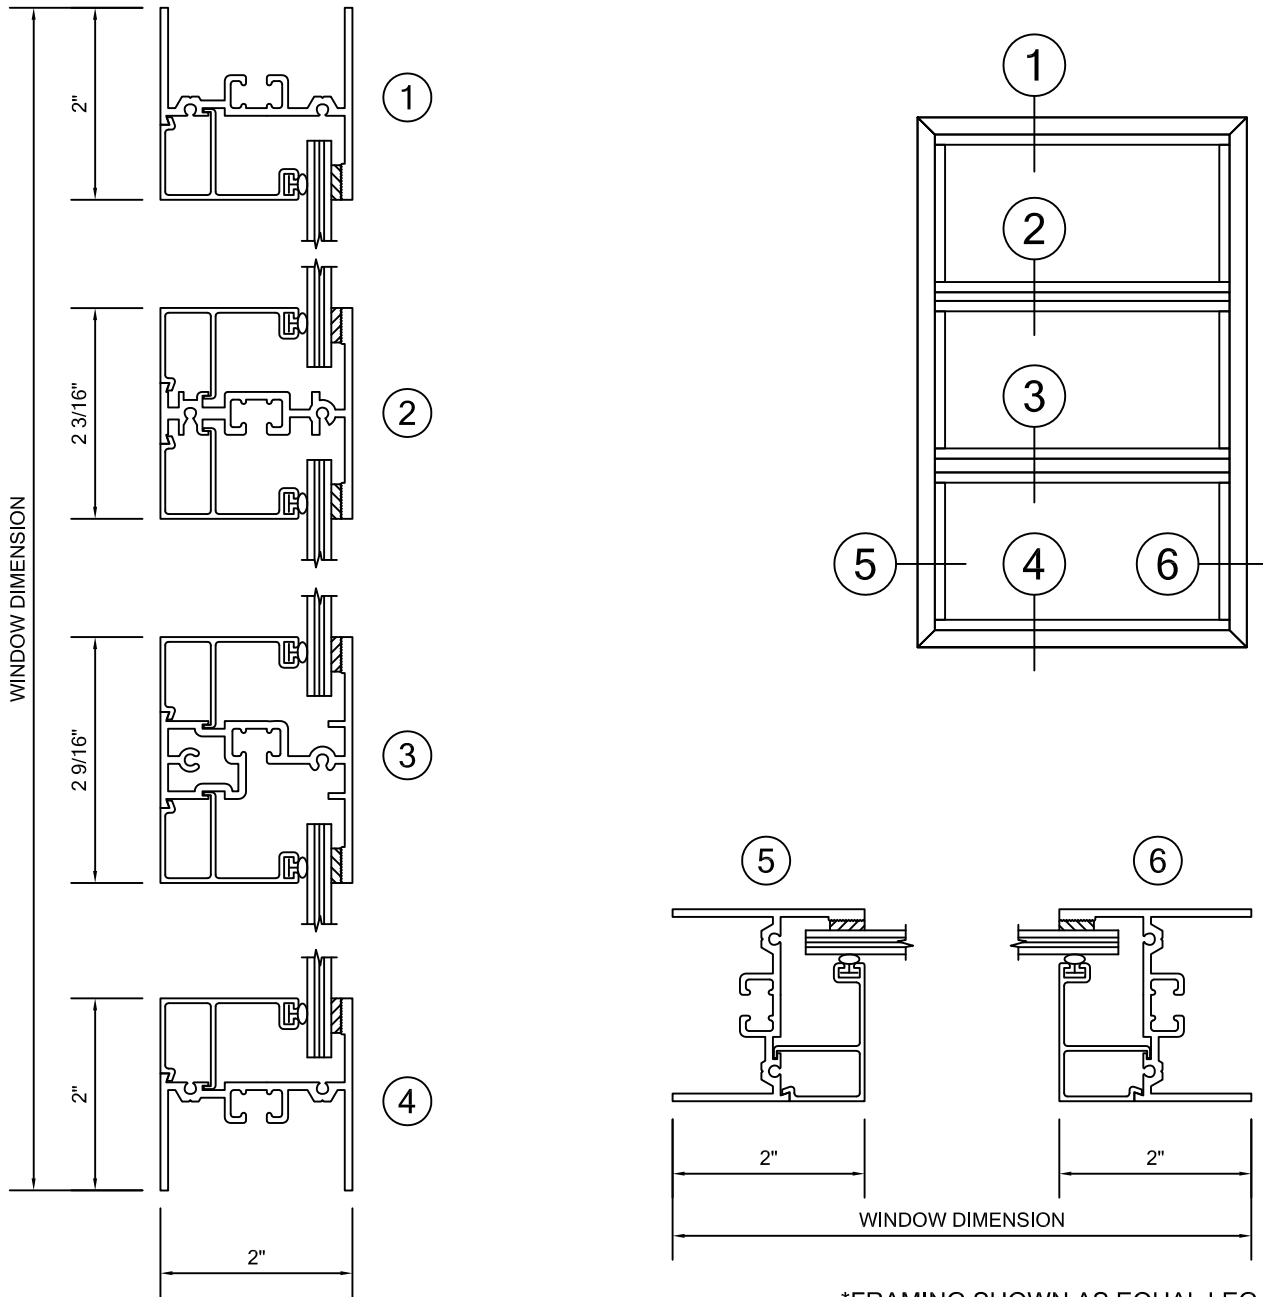

ALLIANCE WINDOW COMPANY, INC

PRODUCT INFORMATION:
FIXED WINDOW
2000 SERIES
2" FRAME DEPTH
MFG CODE: 2000 FOG
- AAMA HC-80 RATED
- 120 PSI STRUCTURAL
- 18 PSF WATER

Commercial Aluminum Windows & Doors

*NON THERMAL FRAME SHOWN ALSO
AVAILABLE WITH THERMAL FRAMING

*FRAMING SHOWN AS EQUAL LEG, ALSO
AVAILABLE ARE NAIL FIN, FLANGE FRAME, AND
PROJECT SPECIFIC APPLICATIONS.

14152 ARNDT ROAD N.E. AURORA, OREGON 97002
PHONE: 503.678.2966 FAX: 503.678.6876
WWW.ALLIANCEWINDOW.NET